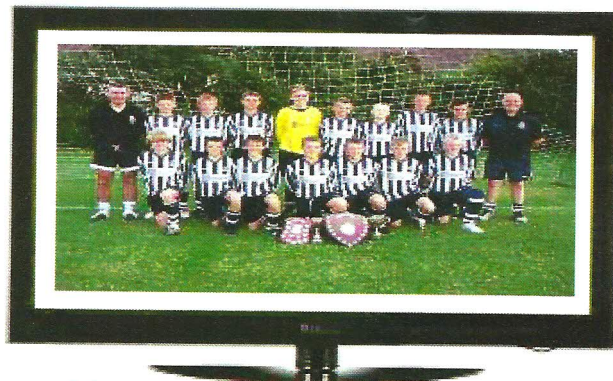

Welcome to Stoke Lane Athletic A.F.C

CHARTER
STANDARD
CLUBS

CHARTER
STANDARD
CLUBS

Star Raffle Prize
50" LG Plasma HD TV

£2.00

Sunday 20th Under 13

Group 1	Group 2
Stoke Lane (4)	Bradley Stoke
Frys (3)	Cadbury Heath
Slimbridge (5)	Avon Ath
Longwell Green (6)	Keynsham